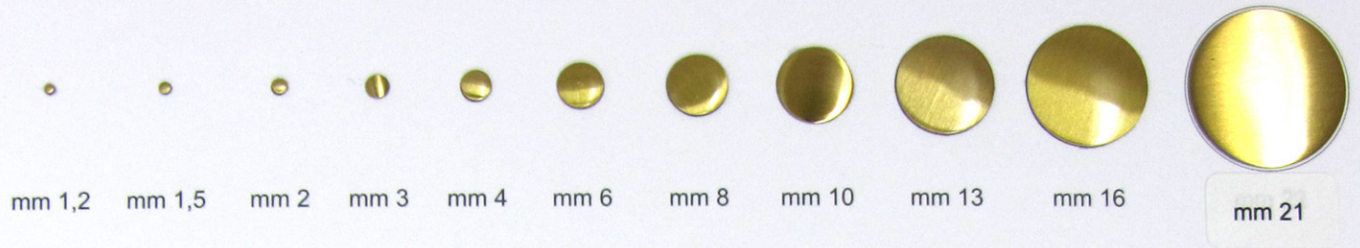

BORCHIA PIATTA H.F. colla bianca

- | | | |
|------------------|------------------------|----------------------|
| Silver M21 | Dark Bronze M25 | Aquamarine P15 |
| Light Blue M46 | Black M42 | Green P42 |
| Sapphire M47 | Matte White Silver M29 | Rose P33 |
| Bright Green M44 | Matte Silver M31 | Silver L21 |
| Gold M23 | Matte Gold M36 | Light Aquamarine L02 |
| Light Copper M24 | Matte Copper M34 | Aquamarine L03 |
| Copper M30 | Matte Brown M39 | Light Yellow L51 |
| Light Pink M41 | Matte Dark Brown M33 | Yellow L52 |
| Fuchsia M43 | Matte Purple M38 | Brown L22 |
| Purple M48 | Matte Light Bronze M32 | Grey L01 |
| Red M45 | Matte Bronze M37 | Pearl AB01 |
| Bronze M22 | Matte Dark Bronze M35 | White |

LE COLORAZIONI POSSONO AVERE LEGGERE VARIAZIONI DI TONALITA'