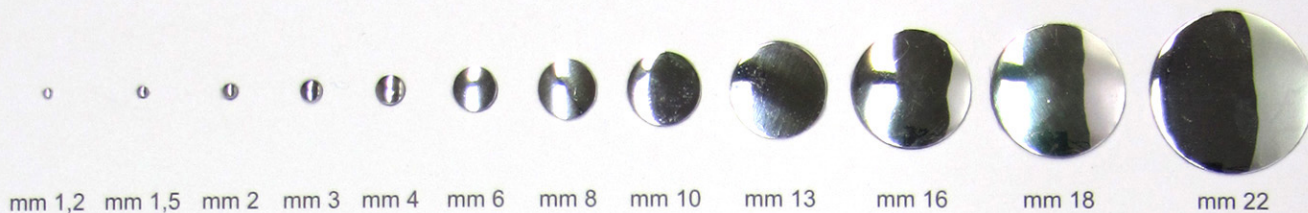

# BORCHIA PIATTA H.F.

- |              |             |                   |
|--------------|-------------|-------------------|
| Silver       | Light Pink  | Matte Silver      |
| Light Blue   | Pink        | Matte Blue        |
| Blue         | Fuchsia     | Matte Green       |
| Sapphire     | Purple      | Matte Gold        |
| Light Green  | Orange      | Matte Copper      |
| Bright Green | Light Red   | Matte Brown       |
| Green        | Red         | Matte Purple      |
| Dark Green   | Bronze      | Matte Orange      |
| Gold         | Dark Bronze | Matte Red         |
| Copper       | Black       | Matte Bronze      |
| Brown        | White       | Matte Dark Bronze |
| Dark Brown   | White       | Matte Grey        |

LE COLORAZIONI POSSONO AVERE LEGGERE VARIAZIONI DI TONALITA'